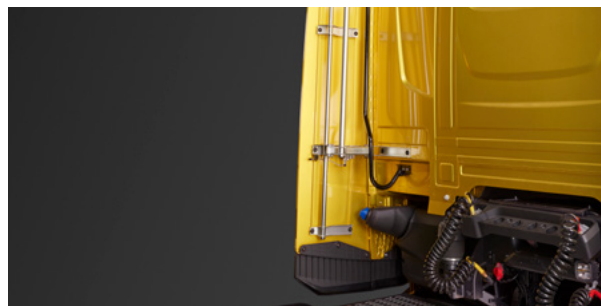

DAF SIDE SKIRTS

REFERENCE	DESCRIPTION	COLOUR
2291193	Side skirt left hand driven, wheelbase 3800	Primer
2302893	Side skirt left hand driven, wheelbase 4000	Primer
2291237	Skirt extensions, additional rubber strips	Black